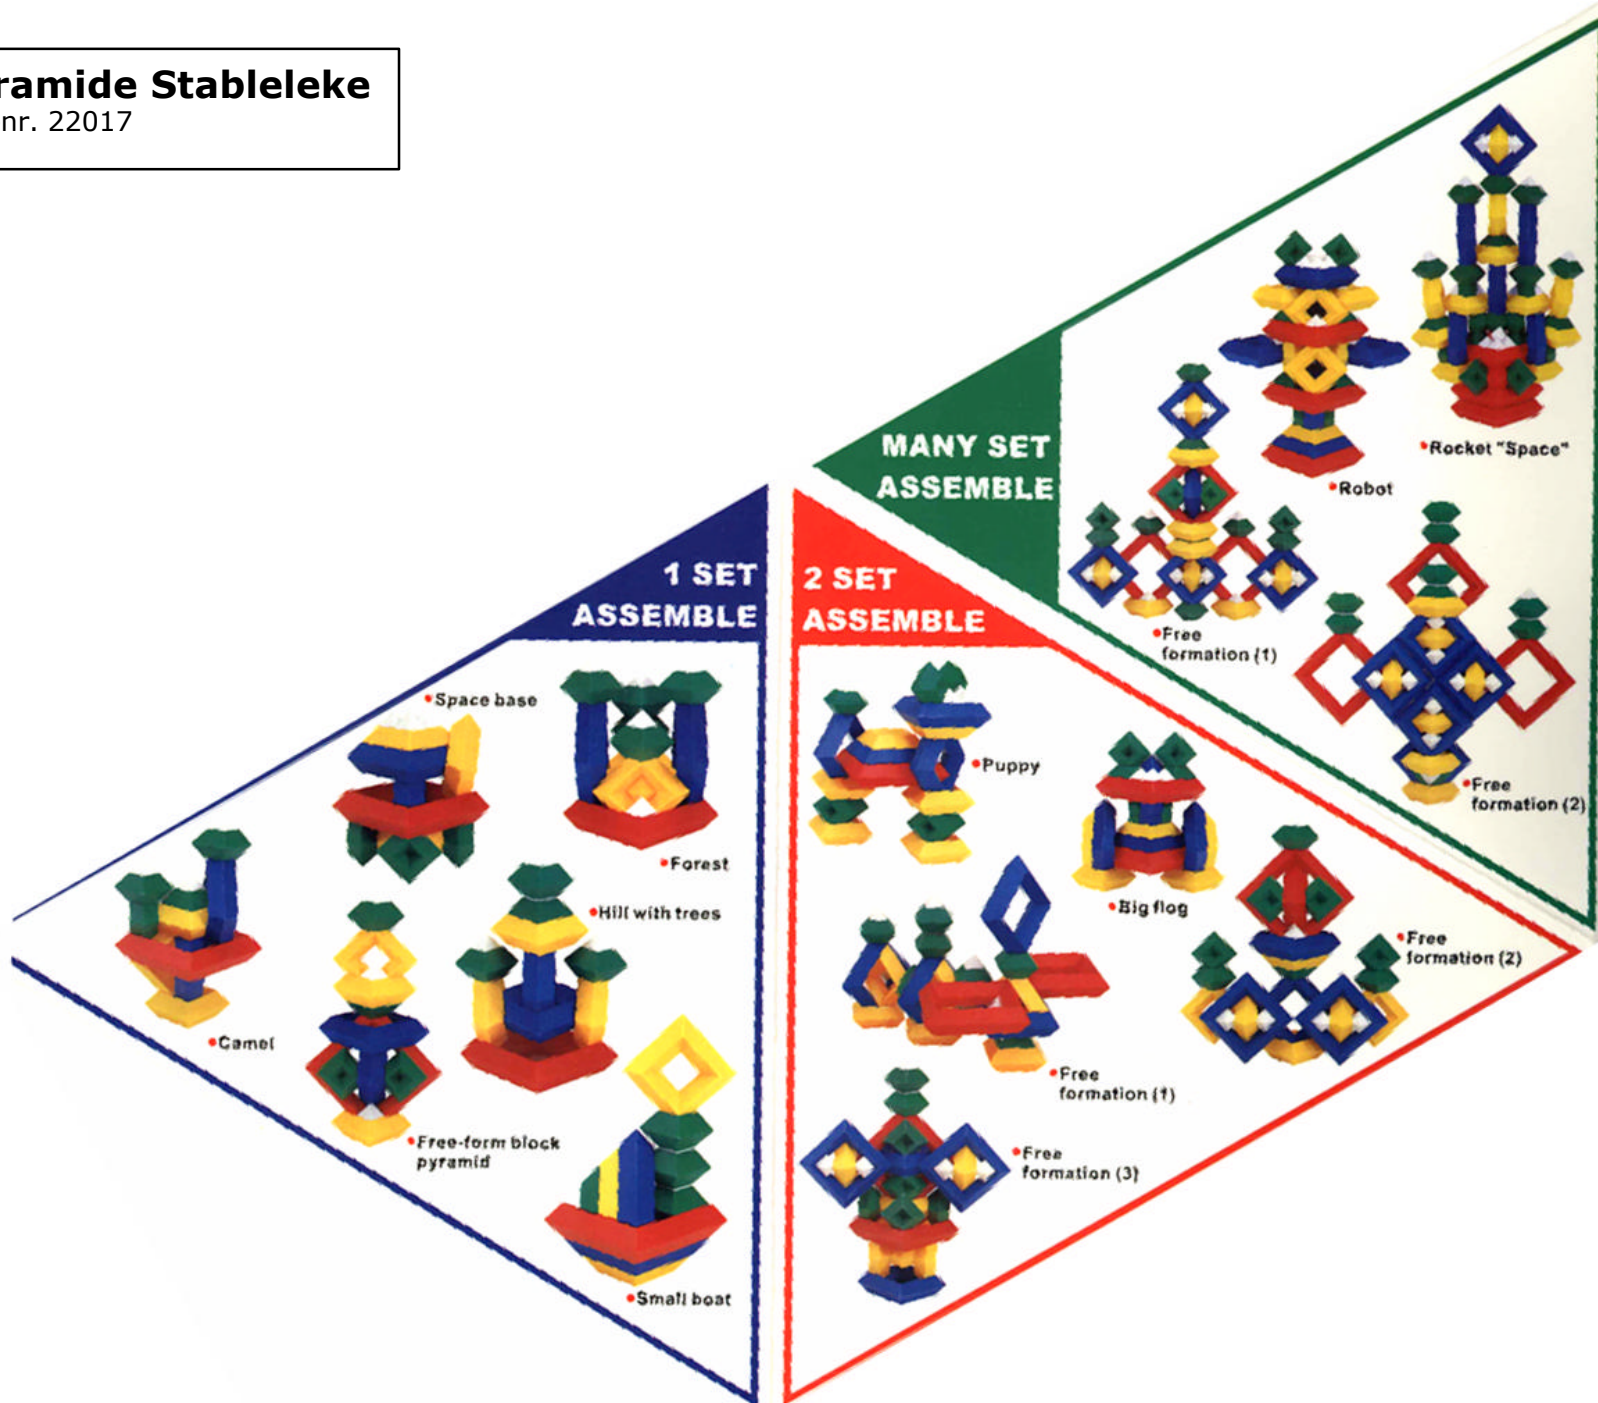

# Pyramide Stableleke

Varenr. 22017

## 1 SET ASSEMBLE

## 2 SET ASSEMBLE

## MANY SET ASSEMBLE